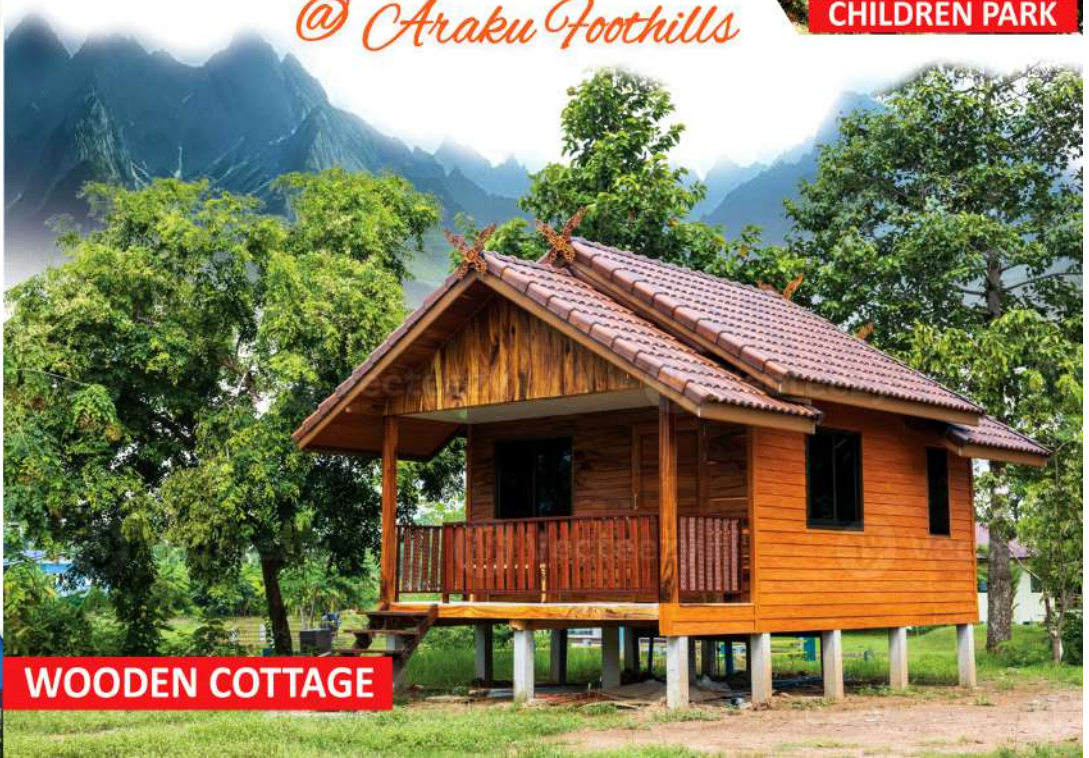

HAPPY HOME

CHILDREN PARK

PANDIRI HILL VALLEY

A home built for memories
and a life well-Loved, designed just for
you & your family.

@ Araku Foothills

PROJECT SPECIFICATIONS:

- ✓ Entrance Arch
- ✓ Camp Fire
- ✓ 1 BHK fully furnished House
- ✓ Jogging track
- ✓ Swimming Pool
- ✓ Compound Wall
- ✓ Children Play Area
- ✓ Sitting Lounge
- ✓ Amphitheatre
- ✓ Avenue Plantation

WOODEN COTTAGE