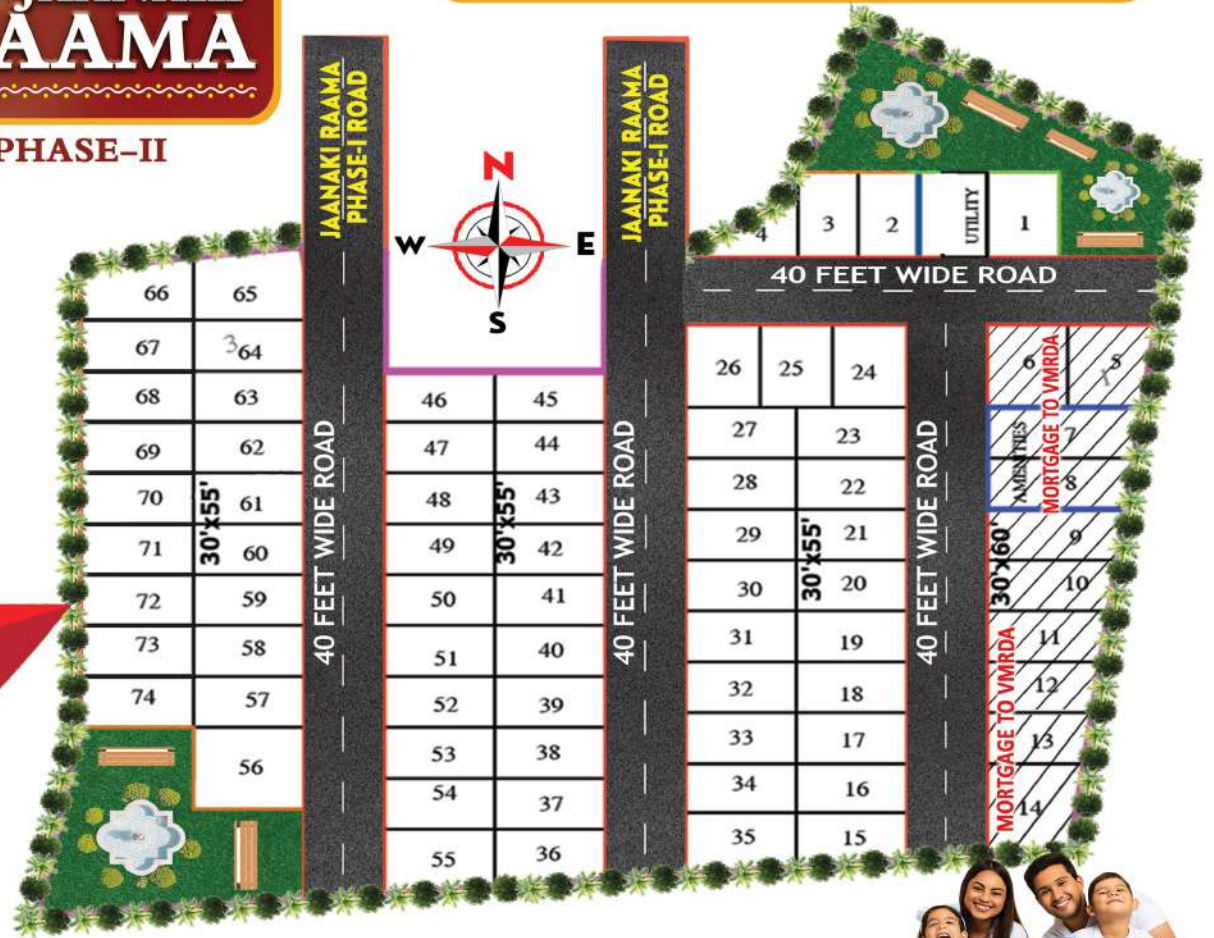

BANK LOAN AVAILABLE

ROUTE MAP

AP RERA VMRDA LP No.62/2026 1167/VMRDA/DPMS

Phase-II

సీకి "జానకి రామ" దూరం కాదు.. సీకి "జానకి రామ" దగ్గరకి వస్తుంది.

BANK LOAN AVAILABLE

SAMAYYAVALASA, TAGARAPUVALASA, NEAR NRI MEDICAL COLLEGE BEHIND SASI EDUCATIONAL INSTITUTIONS

our **HOME**

PHASE-II

AP RERA VMRDA
LP No.62/2026
1167/VMRDA/DPMS

Get FREE MEMBERSHIP CARD in SAI GEETHA RESORTS

PROJECT HIGHLIGHTS

- CHILDREN PARK
- TENNIS COURT
- YOGA HALL
- OPEN AUDITORIUM
- JOGGING TRACK